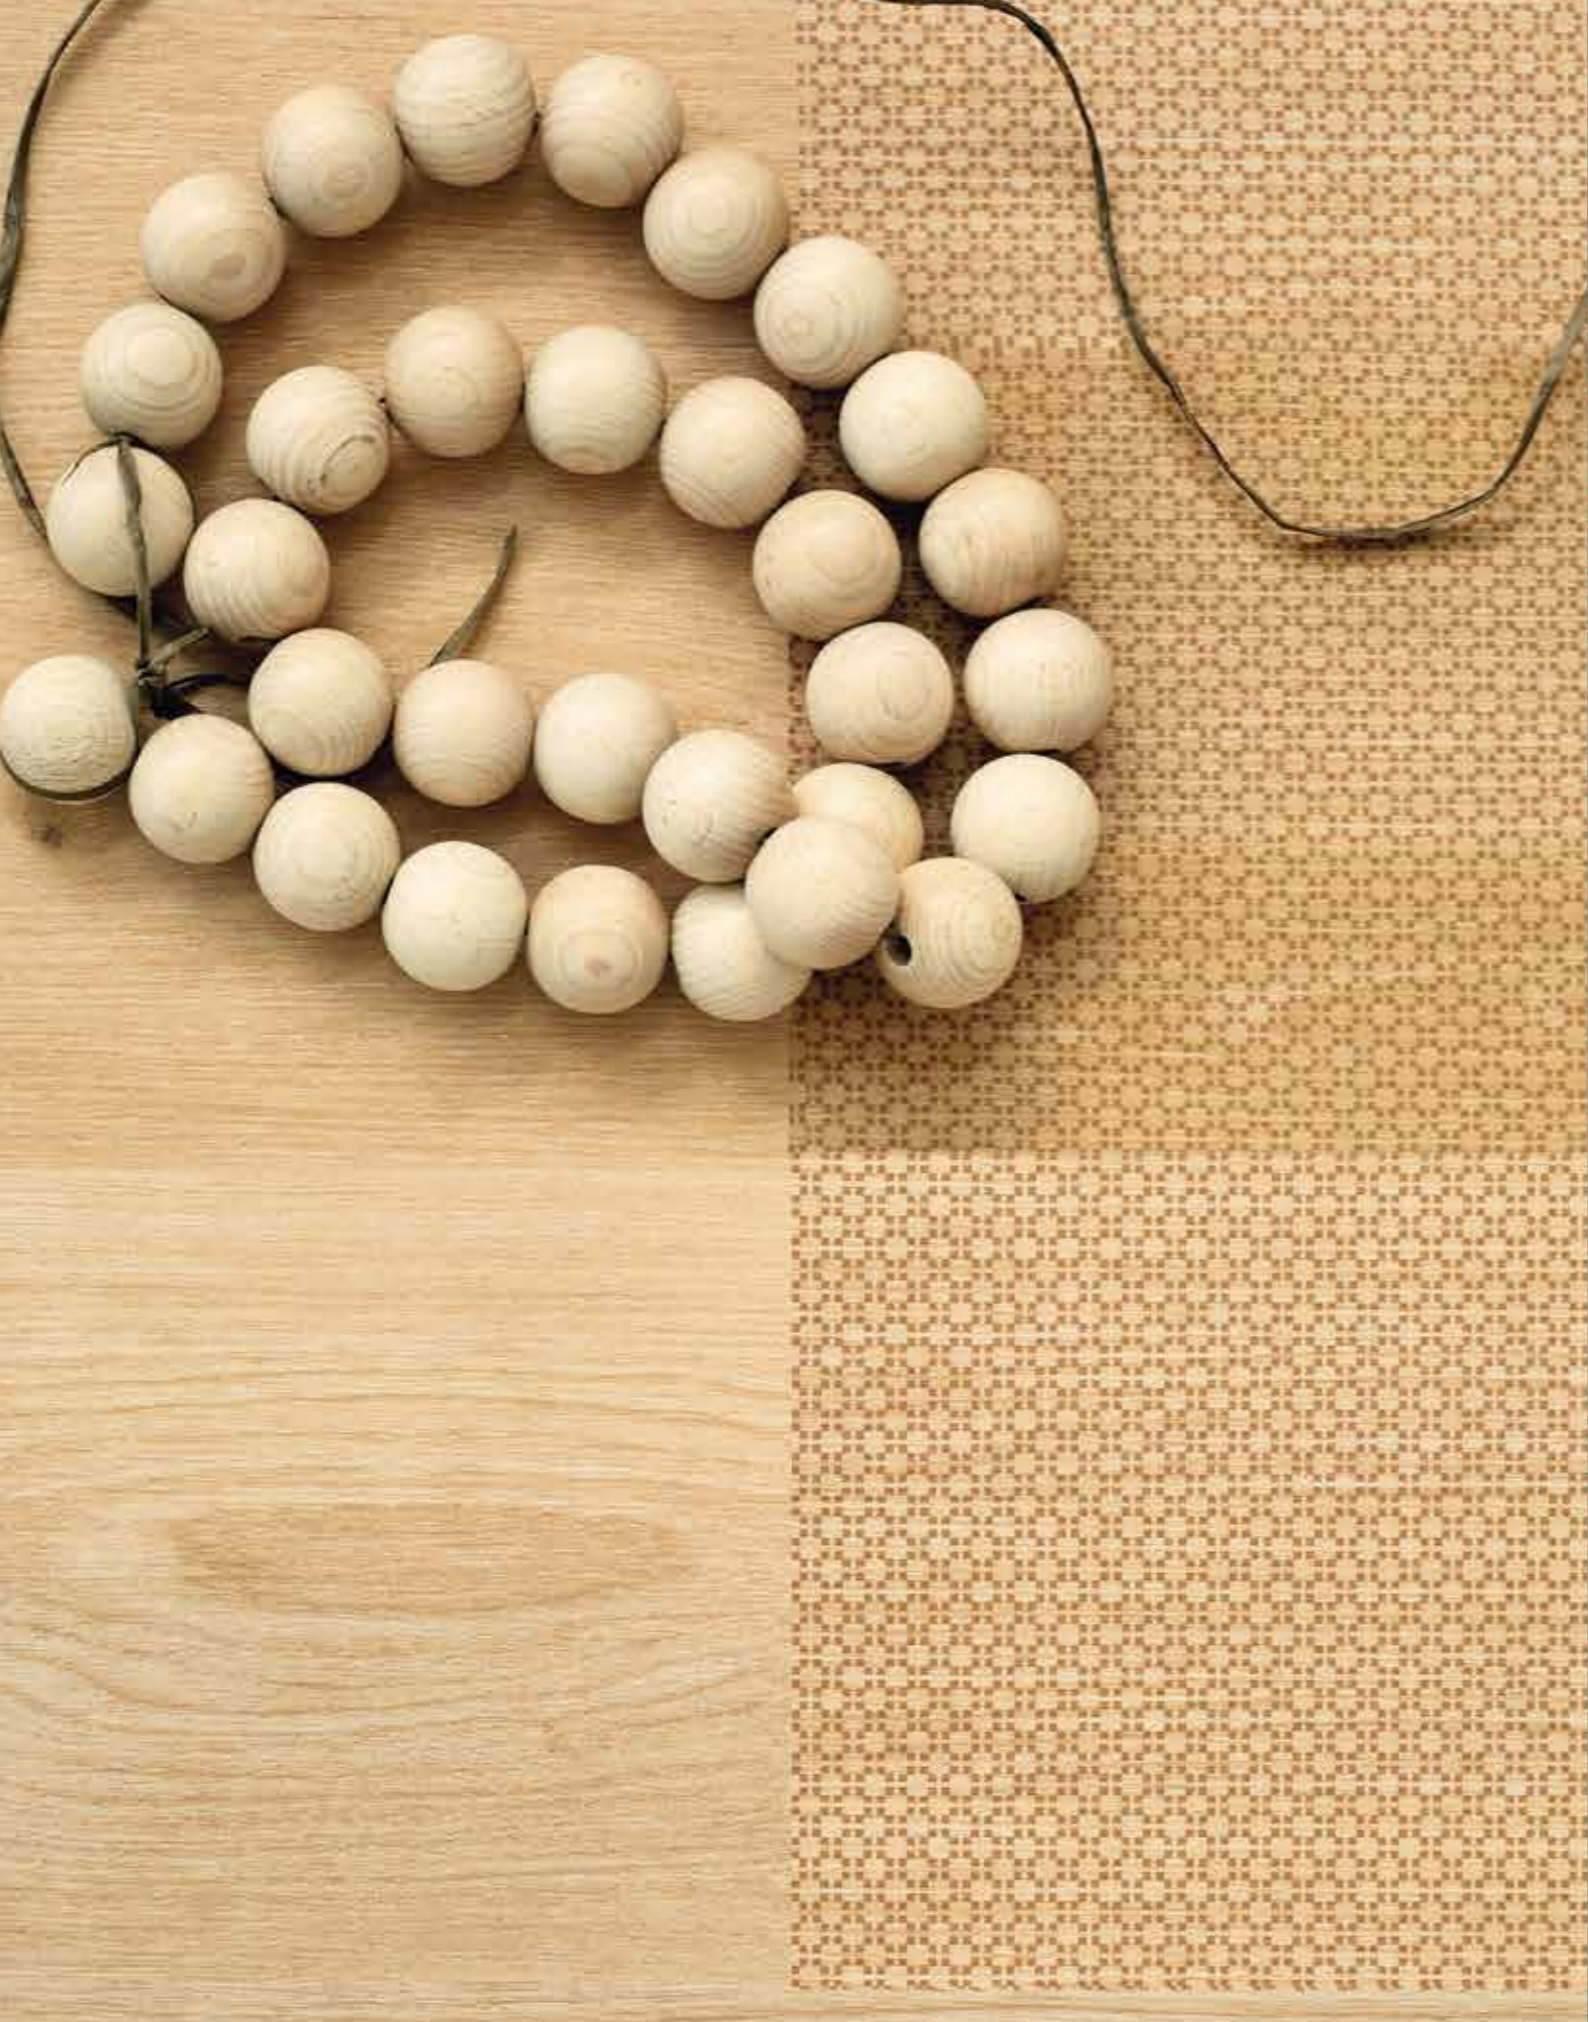

PARK OAK - GINGER + TATTOO MINI GRID - TONE ON TONE