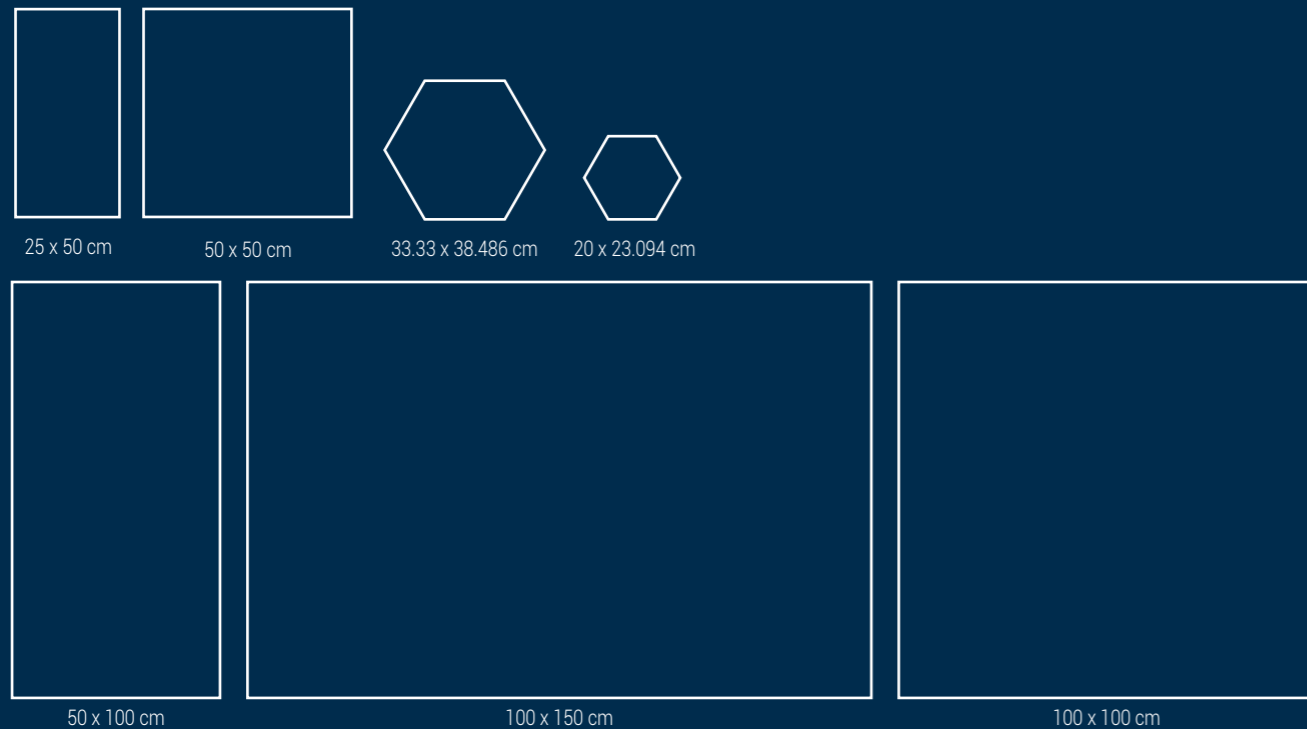

Mineral designs